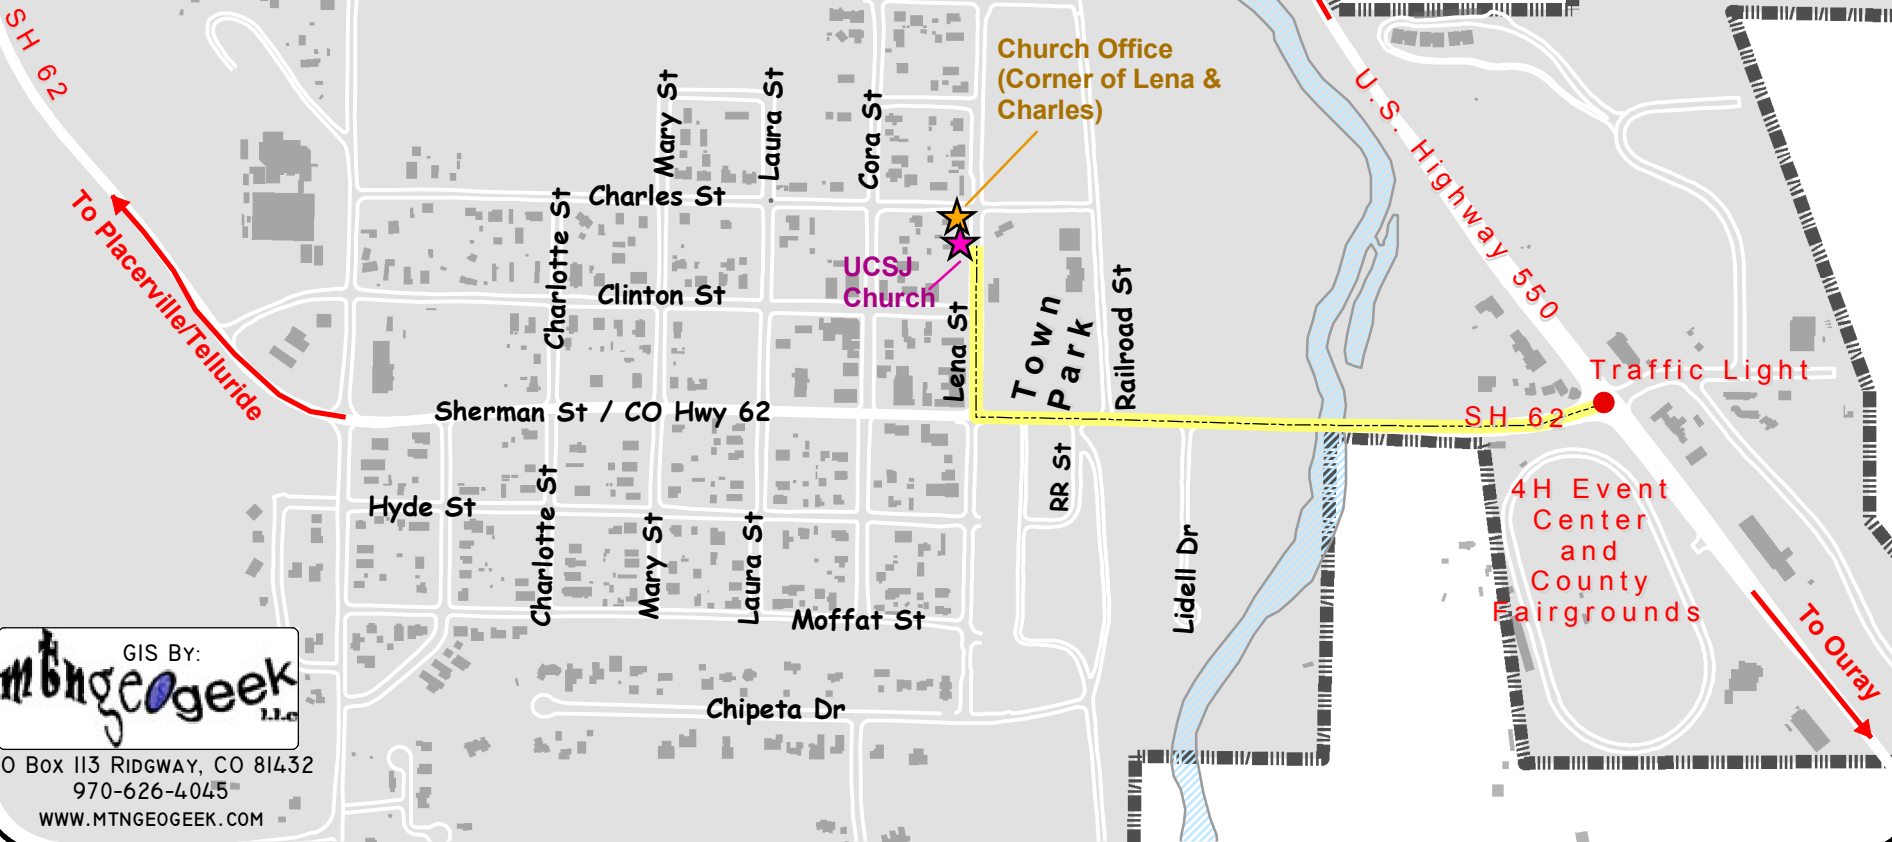

North

1:8,000

0 250 500 1,000 Feet

**Sunday Worship Service and Children's Sunday School  
10:00 a.m.  
295 N. Lena Street (Corner of Lena & Charles Streets)  
Ridgway, CO**

**Church Office: Corner of Lena & Charles Streets  
Mail: PO Box 774, Ridgway, CO 81432  
970/626-5803**

**Legend**

-  Route to Worship Services
-  Uncompahgre River
-  Buildings
-  Town Limit

PO Box 113 RIDGWAY, CO 81432  
970-626-4045  
WWW.MTNGEOGEEK.COM

**United Church of the San Juans, Ridgway, Colorado**